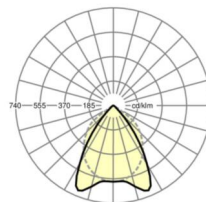

CHARACTERISTICS

Order number	62163016660
EAN number	4020863450541
Commodity code	94051190
Certification mark	IP 65, Protection class I, VDU 65°<1000, F, D, Clean room, HACCP DIN10500/Food/IFS/BRC, Indoor, CE
Impact resistance (IK rating)	IK07 (-20°C bis 35°C)
Ambient temperatur	ta -20°C to 35°C
Special properties	Ready for IoT
Warranty period	7 years
State funding programs	BEG - Federal funding for efficient buildings (valid only for Germany)

ELECTRICAL ENGINEERING

Controller	Electronic driver DALI2 (1 pcs.)
System output	38W
Mains voltage	230V/50Hz
Circuit breakers (inrush current)	13 pieces/B10, 24 pieces/B16, 25 pieces/C10, 40 pieces/C16
Energy efficiency class/light source	C

LIGHTING TECHNOLOGY

Placement	LED, Colour rendering/Light colour CRI ≥ 80 / 5000K
Colour tolerance (MacAdam)	3SDCM
Photobiological safety (Luminaire)	RG0
Nominal luminous flux	5164lm
Nominal luminous flux-emergency lighting mode	5164lm
LED service life	68000h L80/B10 (Tq 35°C), 80000h L80/B10 (Tq 25°C), 37000h L90/B10 (Tq 25°C)
Luminaire luminous efficiency	136lm/W
UGR lat./long.	12.7 / 16.6

DEEP-LINK

<https://www.regiolum.de/en/article/62163016660>