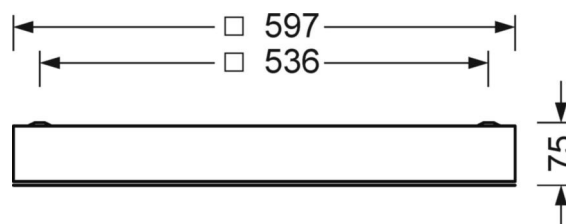

LIGHTING TECHNOLOGY

Placement	LED, Colour rendering/Light colour CRI ≥ 80 / 5000K
Colour tolerance (MacAdam)	3SDCM
Photobiological safety (Luminaire)	RG0
Nominal luminous flux	5164lm
Nominal luminous flux-emergency lighting mode	5164lm
LED service life	68000h L80/B10 (Tq 35°C), 80000h L80/B10 (Tq 25°C), 37000h L90/B10 (Tq 25°C)
Luminaire luminous efficiency	136lm/W
UGR lat./long.	12.7 / 16.6

DEEP-LINK

<https://www.regiolum.de/en/article/62163016660>

Reference	LED 5200lm 850
ηLB	100 %
Φ ↓/↑	100 % / 0 %
UGR lat./long.	12.7 / 16.6
VDU	65° < 1000cd/m²

MECHANICS

Housing colour	traffic white RAL 9016
Dimensions (LxWxH/DxH)	597mm x 597mm x 75mm
Ceiling system	cut-out ceilings [AD]
Weight (net)	11.7kg
Cable entry KE (X/Y)	279mm/17mm
Type of installation	Ceiling-mounted single installation, Ceiling-mounted trunking installation, Installation in clean room ceilings, Ceiling installation individual mounting

Dimensions

L	597 mm	Length
B	597 mm	Width
H	75 mm	Height
A1	536 mm	Mounting distance single mounting
X	279 mm	Distance cable infeed to the center of the luminaire on the X-axis
Y	17 mm	Distance cable infeed to the center of the luminaire on the Y-axis